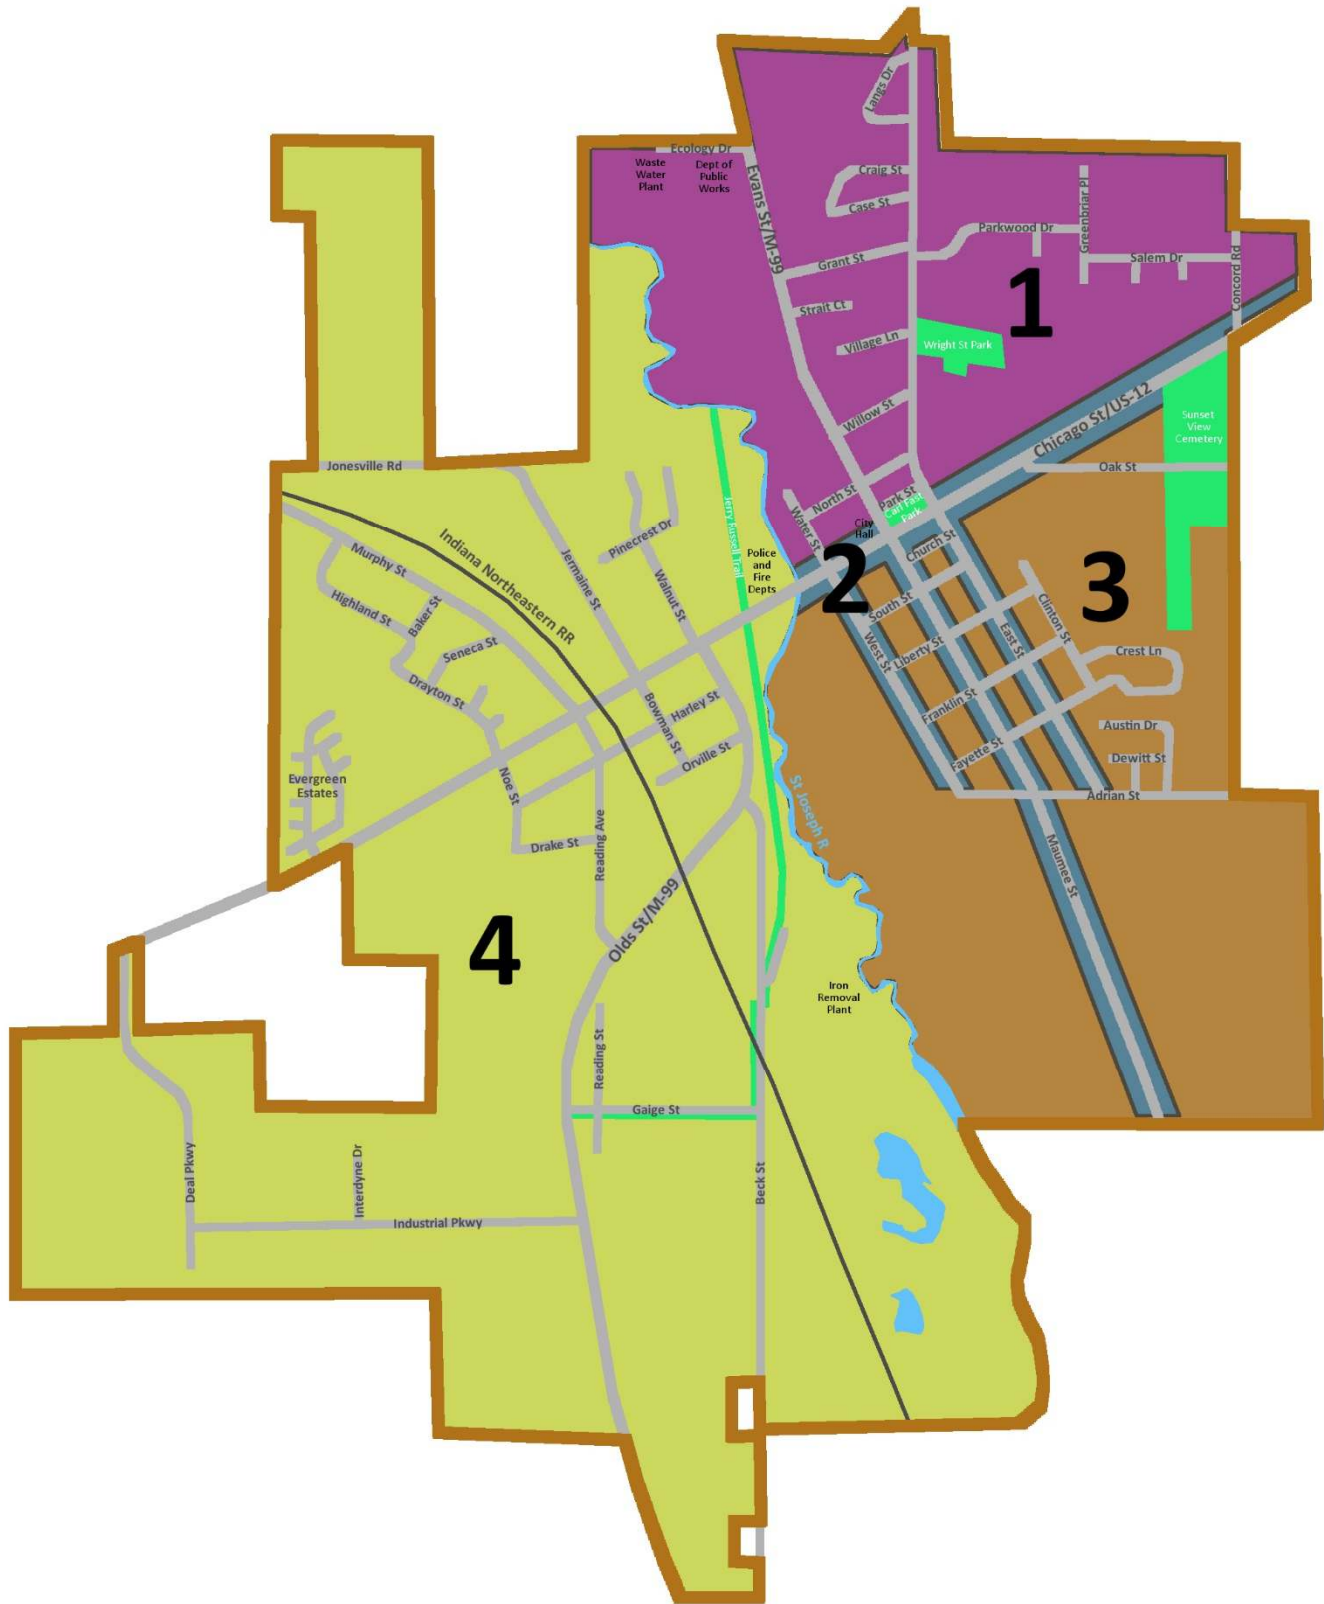

Please Remember:

-  Leaves may be raked to the edge of the curb or to the shoulder of your street in piles, beginning Monday, October 18th.
-  The DPW staff will begin collection in Area 1 (shown on the map on the reverse side of this page) and will proceed to Area 2, then 3, then 4, before returning to Area 1. The staff will make several passes through town during the collection program.
-  It is difficult to predict when the vac will be in your neighborhood. The speed of the collection is dependent on a number of factors, including the quantity of leaves raked in an area and the weather. Some neighborhoods may get picked up twice in a week and others once every other week, depending upon conditions.
-  Be careful to keep leaves away from storm sewer catch basins that can become clogged by leaves, and cause flooding in the event of rain.
-  **Brush, twigs, rocks, walnuts, and concrete can damage the leaf vac and delay leaf collection. Please separate these and other similar items from leaf piles. Leaves will not be collected if these items are found in the leaf pile.**
-  Leaf collection is dependent upon the weather and the season. We appreciate your patience if we have to adjust the program and extend the collection season to address conditions.

City of
Jonesville

Collection Areas:

- Area 1** – All streets east of the St. Joseph River and north of Chicago Street/US-12
- Area 2** – East Chicago Street/US-12, West Street, Maumee Street, and East Street
- Area 3** – All other streets south of Chicago Street/US-12 and east of the St. Joseph River
- Area 4** – All streets west of the St. Joseph River